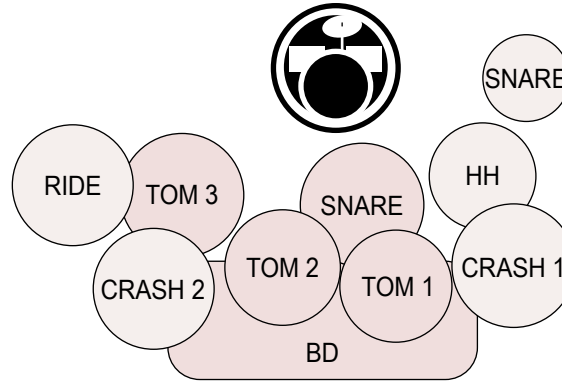

MINUTIAN STAGE MAP

DRUMS (ANTTI)
1x 230V OUTLET
1x DI OUTPUT FOR
BACKING TRACK

MONITOR

BASS CAB 2x12"
(JOUNI)
1x 230V OUTLET

**GUITAR
CAB 4x12"**
(PEKKA)

MIC SM57

2x 230V
OUTLET

**GUITAR
CAB 4x12"**
(JESPER)

MIC SM57

2x 230V
OUTLET

GUITAR + VOC
(PEKKA)

MIC SM58
BOOM STAND
1x 230V OUTLET

MONITOR

BASS + VOC (JOUNI)
XLR DI OUTPUT (OWN)

MIC SM58
BOOM STAND
1x 230V OUTLET

MONITOR

LEAD VOCALS
(MIKKO)

MIC SM58
STRAIGHT STAND

MONITOR

GUITAR + VOC
(JESPER)

MIC SM58
BOOM STAND
1x 230V OUTLET

MONITOR

STAGE
RIGHT

STAGE
LEFT